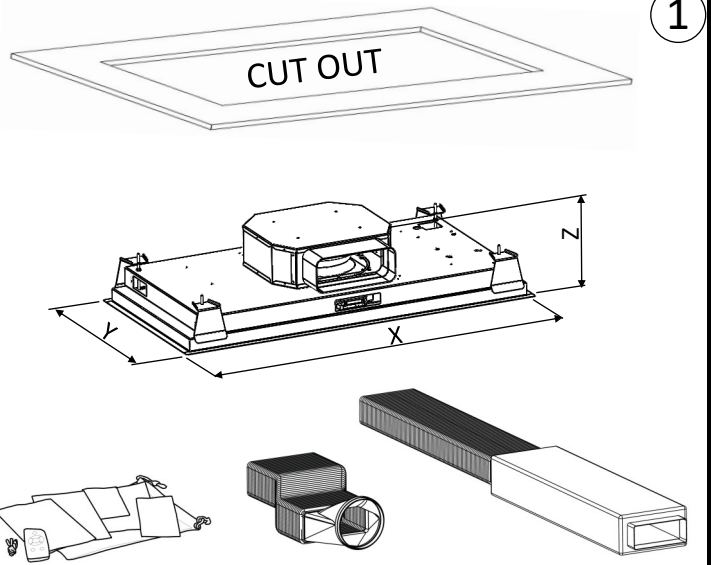

witt

REDUCE W

	X (mm)	Y (mm)	Z (mm)	CUT OUT (mm)
ULTRALIGHT 360	1000	500	180	980 x 470