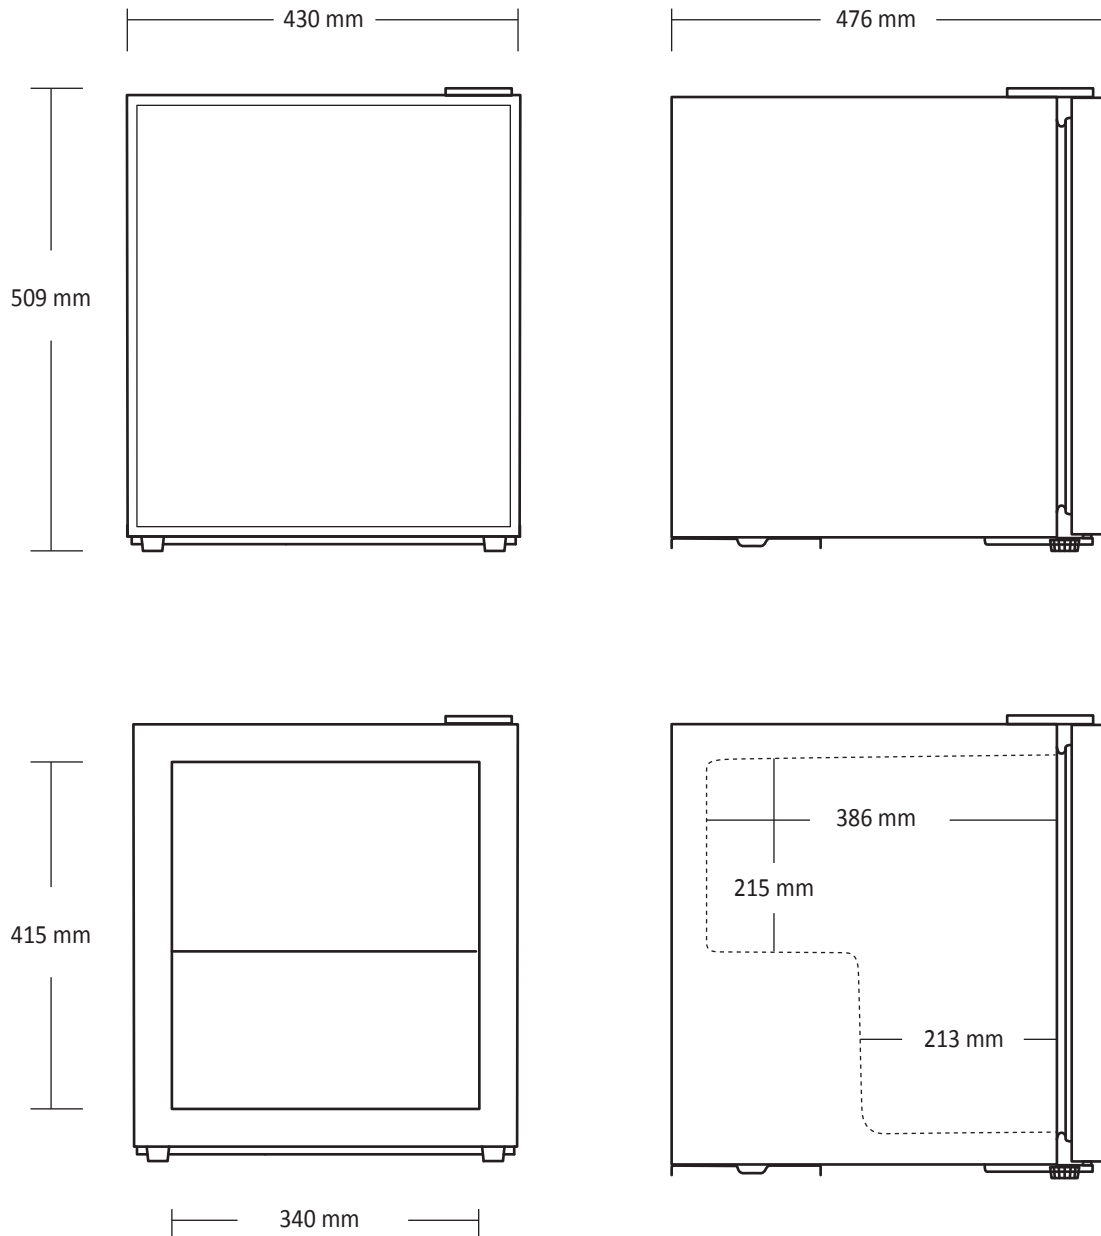

Product dimensions

Fifty Cube

scandomestic

8600 Silkeborg . Tel: +45 7242 5571 . Denmark . www.scandomestic.dk